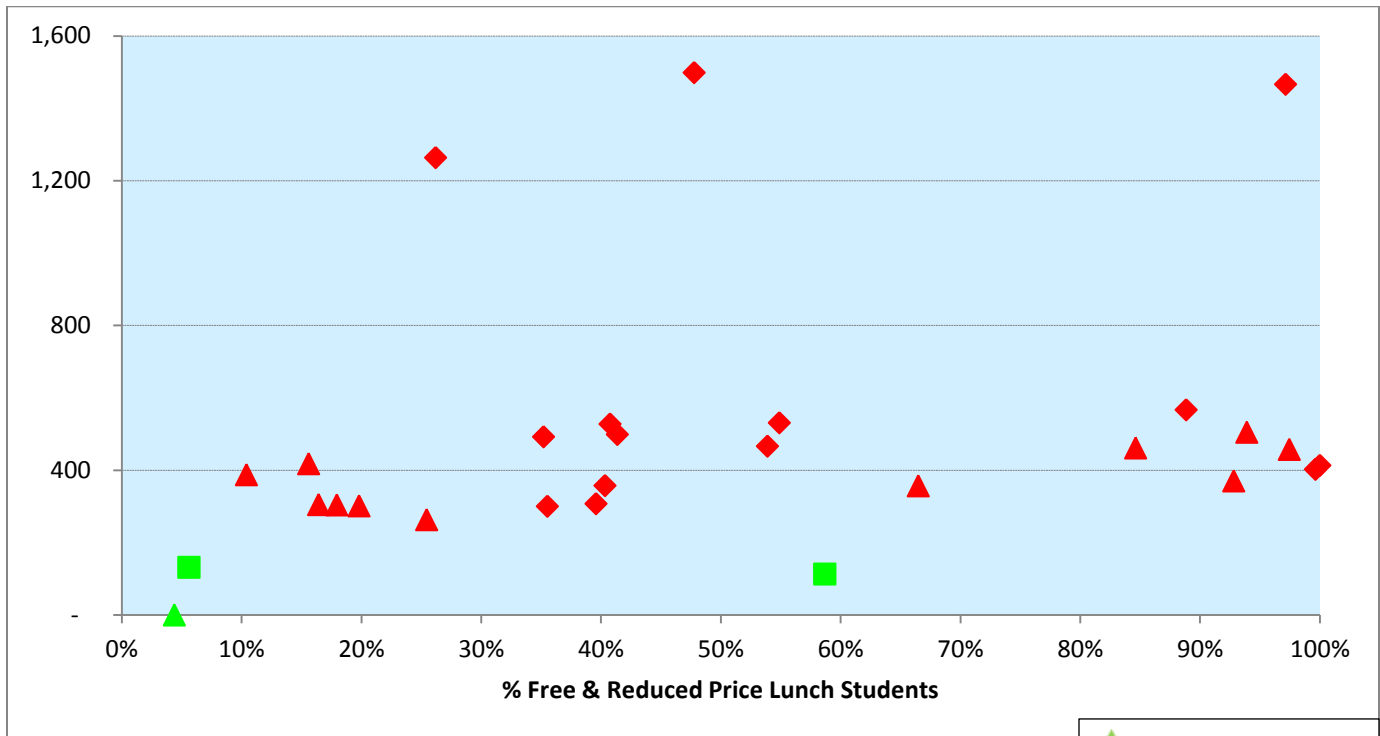

2012-13 Cross-Year Deferrals per Pupil¹