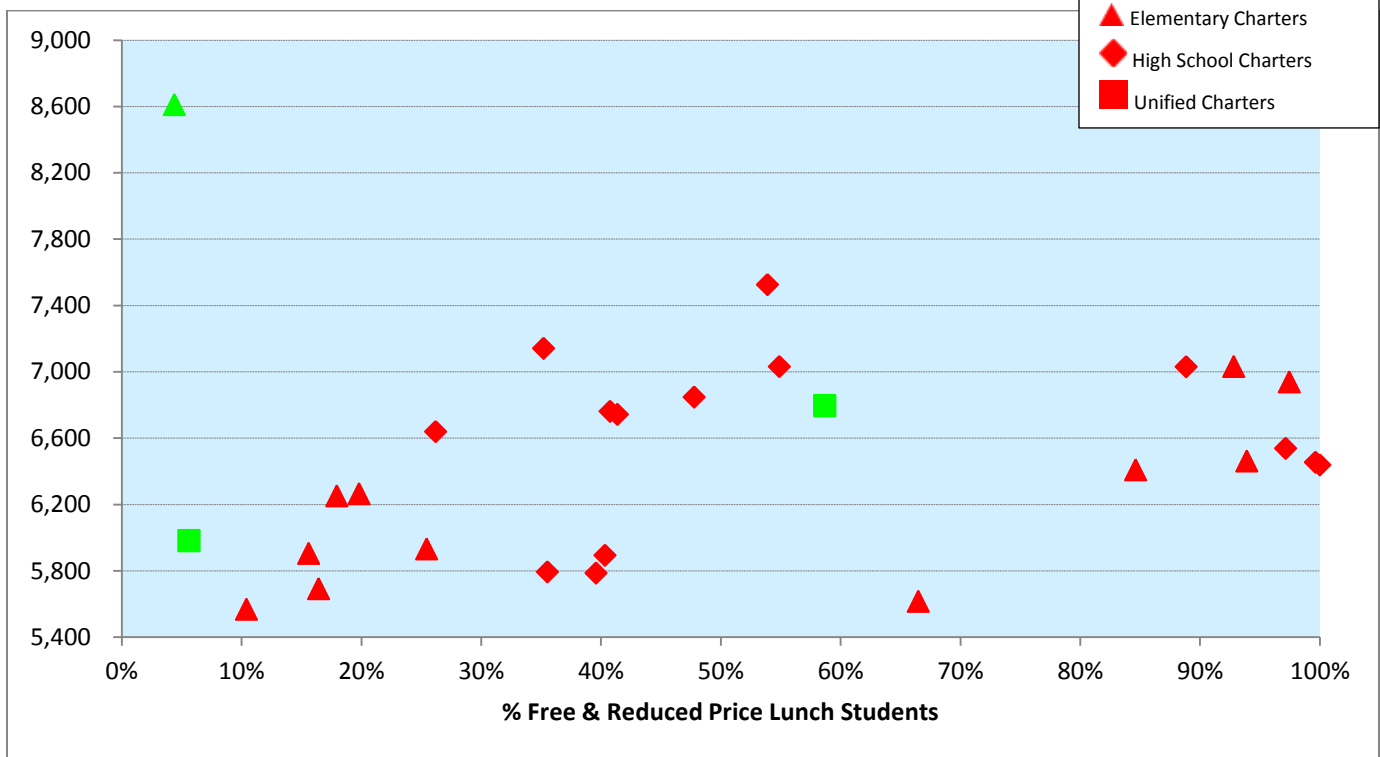

2011-12 Revenues per Pupil

¹ Source – California Department of Finance, California Department of Education